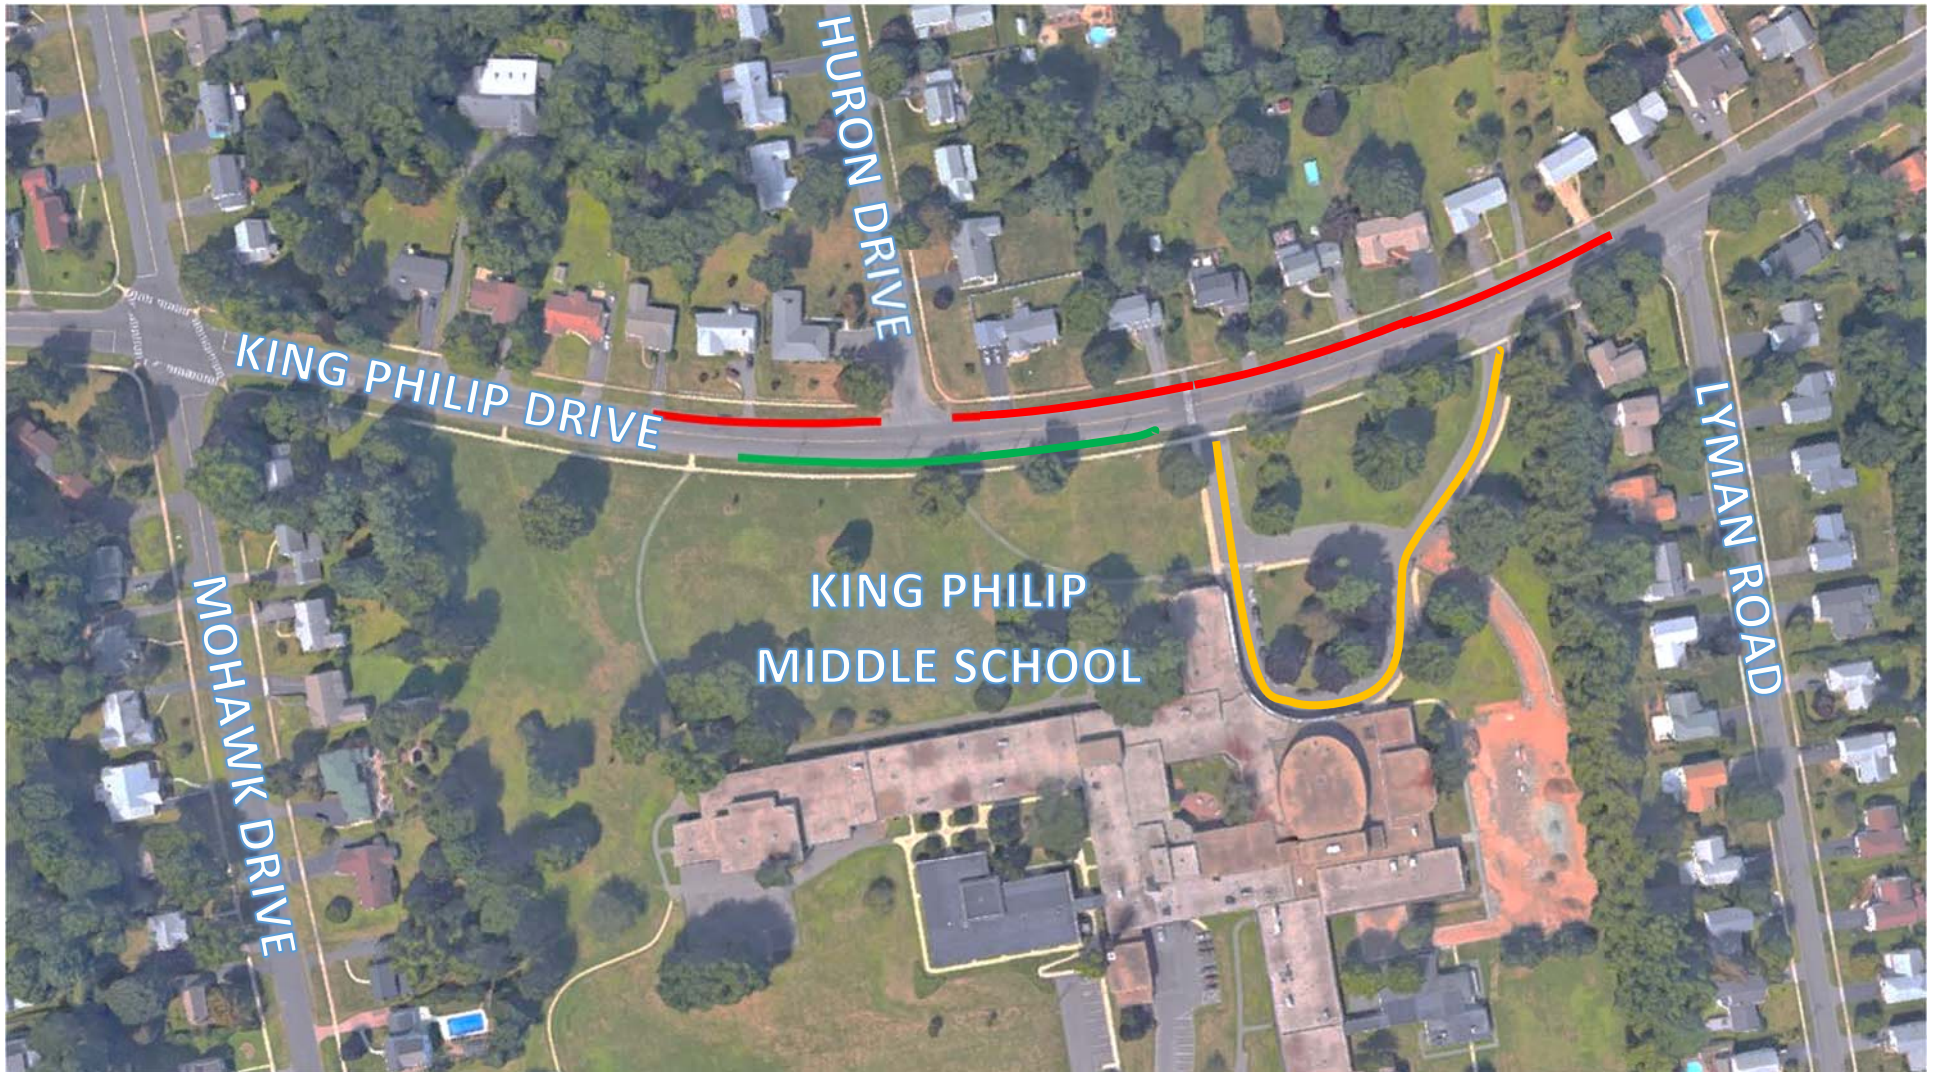

KING PHILIP MIDDLE SCHOOL

DROP-OFF/PICK-UP MAP

Image Source: Google Maps

-  STUDENT DROP-OFF/ PICK-UP ONLY 7:30-8:00 AM and 2:30-3 PM (1:00-1:30 PM on Wed)
VISITOR PARKING (all other times)
-  SCHOOL BUSES ONLY
-  NO STOPPING / NO STANDING (DO NOT DROP-OFF STUDENTS IN THIS AREA)